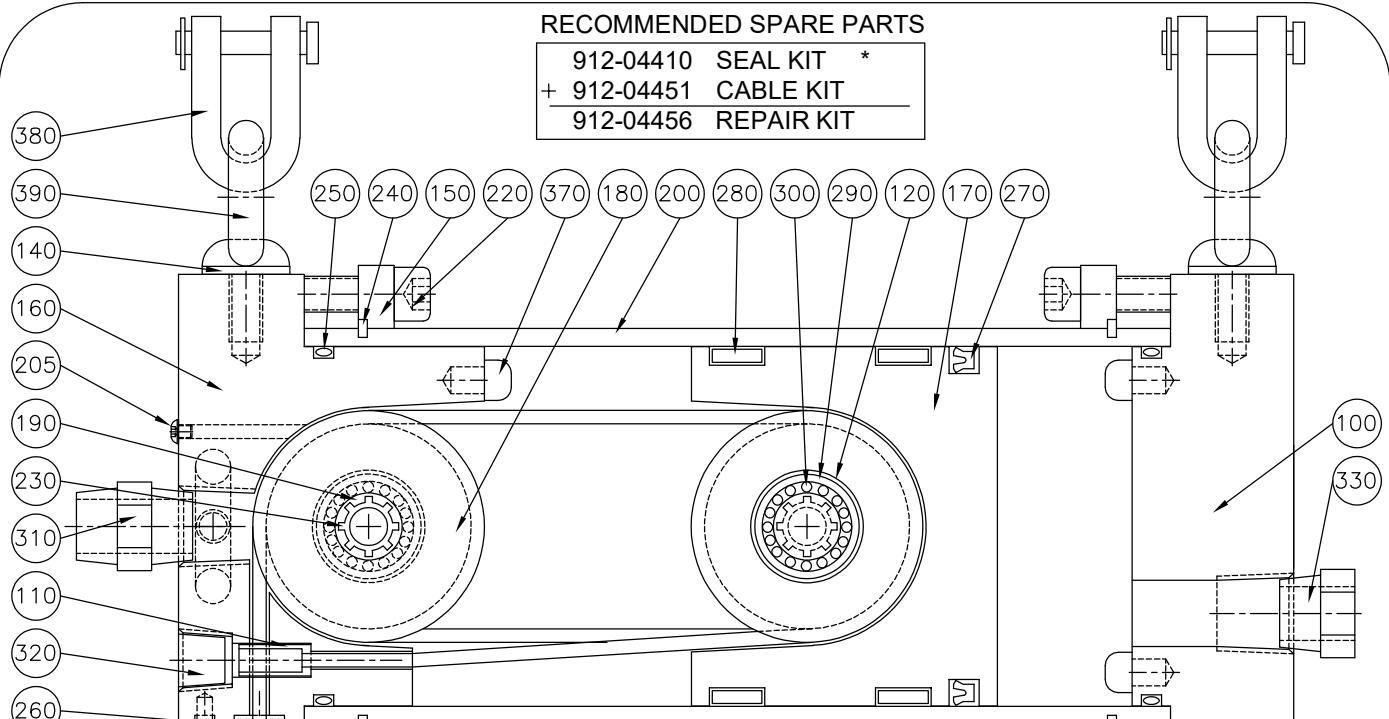

RECOMMENDED SPARE PARTS

912-04410	SEAL KIT	*
+ 912-04451	CABLE KIT	
912-04456	REPAIR KIT	

Ref #	Part #	Qty.	Description
	100	1	REAR HEAD (HORIZ.)
	110	1	CABLE ANCHOR SLEEVE
	120	0	SHEAVE SPACER
	130	1	CABLE GUIDE
	140	3	SHIM WASHER
	150	2	HEAD FLANGE
	160	1	FIXED PULLEY BLOCK
	170	1	MOVING PULLEY BLOCK
	180	8	SHEAVE
	190	2	THOMPSON SHAFT (3/4")
	200	1	TUBE
	205	1	BHCS 10-32 X 1/4" (S.S.)
	210	2	BHCS 1/4-28 X 1/2" (S.S.)
	220	8	SHCS 5/16-18 X 1-3/4"
	230	4	SPIDER CLIP
	240	2	RETAINING RING (HEAD
*	250	2	O-RING, HEAD SEAL
*	260	1	CABLE SEAL
*	270	1	U-CUP SEAL (FOR
	280	2	WEAR BAND
	290	20	THRUST WASHER
	300	8	NEEDLE BEARING
	310	1	MALE ADAPTER 3/8" NPT
	320	2	PIPE PLUG (1/8 NPT)
	330	1	BREATHER VENT (3/8")
	340	2	ROPE CLIPS (OPTIONAL)
	350	1	THIMBLE (1/8")
	360	2	CRIMP SLEEVE
*	370	4	BUMPER
	380	2	SHACKLE (3/8" GALV
	390	3	SHOULDER EYE BOLT
	400	1	CABLE ASSY W/ SLEEVE