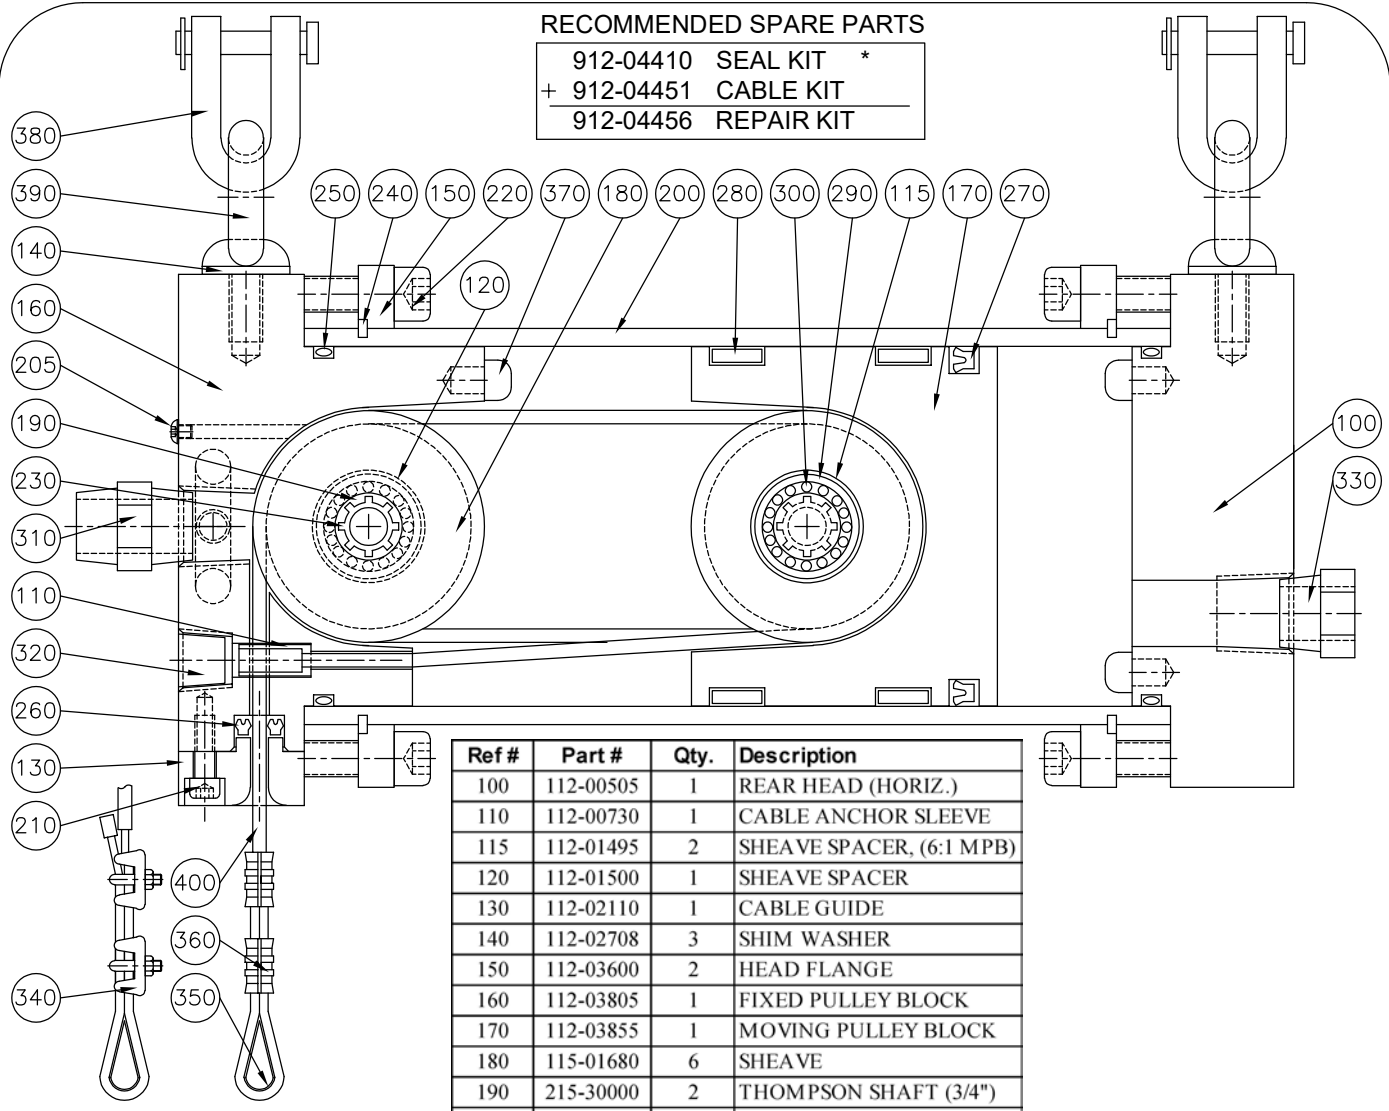

RECOMMENDED SPARE PARTS

912-04410	SEAL KIT	*
+ 912-04451	CABLE KIT	
912-04456	REPAIR KIT	

Ref #	Part #	Qty.	Description
	100	1	REAR HEAD (HORIZ.)
	110	1	CABLE ANCHOR SLEEVE
	115	2	SHEAVE SPACER, (6:1 MPB)
	120	1	SHEAVE SPACER
	130	1	CABLE GUIDE
	140	3	SHIM WASHER
	150	2	HEAD FLANGE
	160	1	FIXED PULLEY BLOCK
	170	1	MOVING PULLEY BLOCK
	180	6	SHEAVE
	190	2	THOMPSON SHAFT (3/4")
	200	1	TUBE
	205	1	BHCS 10-32 X 1/4" (S.S.)
	210	2	BHCS 1/4-28 X 1/2" (S.S.)
	220	8	SHCS 5/16-18 X 1-3/4"
	230	4	SPIDER CLIP
	240	2	RETAINING RING (HEAD
*	250	2	O-RING, HEAD SEAL
*	260	1	CABLE SEAL
*	270	1	U-CUP SEAL (FOR
	280	2	WEAR BAND
	290	20	THRUST WASHER
	300	6	NEEDLE BEARING
	310	1	MALE ADAPTER 3/8" NPT
	320	2	PIPE PLUG (1/8 NPT)
	330	1	BREATHER VENT (3/8")
	340	2	ROPE CLIPS (OPTIONAL)
	350	1	THIMBLE (1/8")
	360	2	CRIMP SLEEVE
*	370	4	BUMPER
	380	2	SHACKLE (3/8" GALV
	390	3	SHOULDER EYE BOLT
	400	1	CABLE ASSY W/ SLEEVE