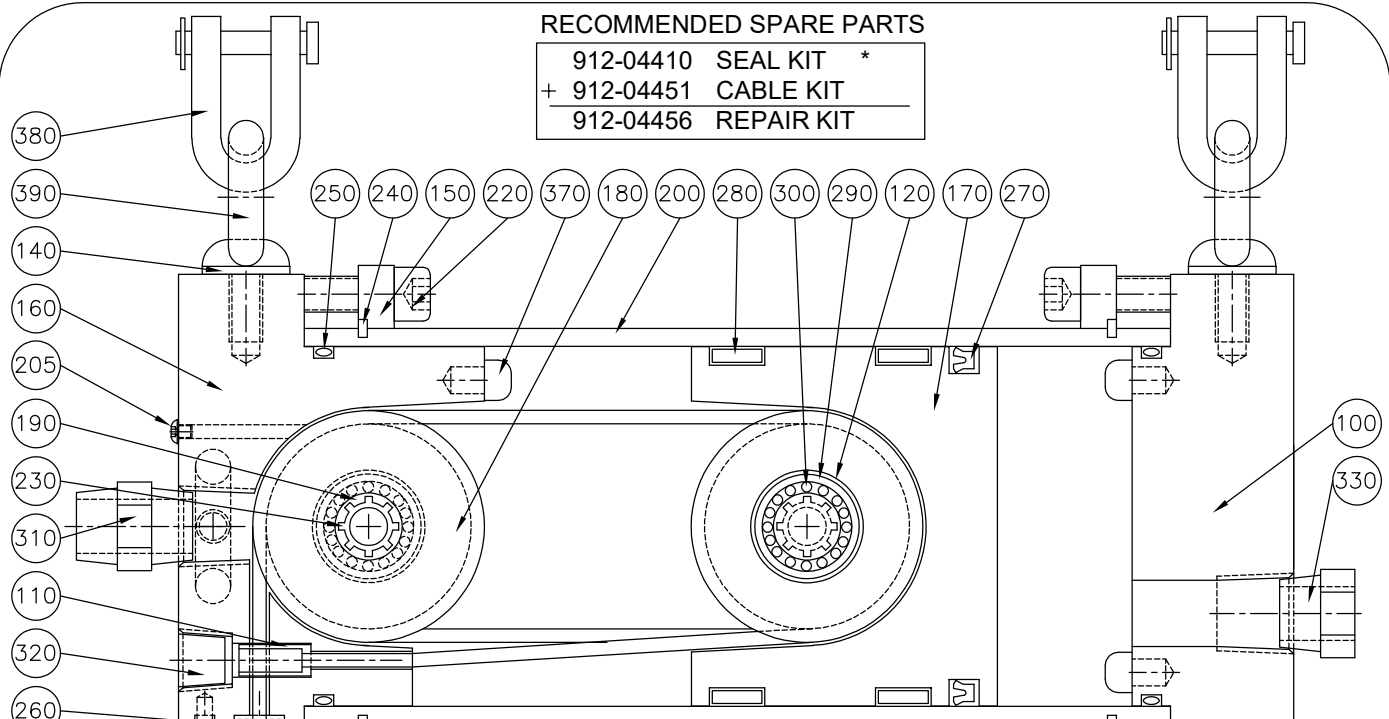

RECOMMENDED SPARE PARTS

912-04410	SEAL KIT	*
+ 912-04451	CABLE KIT	
912-04456	REPAIR KIT	

Ref #	Part #	Qty.	Description
	100	1	REAR HEAD (HORIZ.)
	110	1	CABLE ANCHOR SLEEVE
	120	4	SHEAVE SPACER
	130	1	CABLE GUIDE
	140	3	SHIM WASHER
	150	2	HEAD FLANGE
	160	1	FIXED PULLEY BLOCK
	170	1	MOVING PULLEY BLOCK
	180	4	SHEAVE
	190	2	THOMPSON SHAFT (3/4")
	200	1	TUBE
	205	1	BHCS 10-32 X 1/4" (S.S.)
	210	2	BHCS 1/4-28 X 1/2" (S.S.)
	220	8	SHCS 5/16-18 X 1-3/4"
	230	4	SPIDER CLIP
	240	2	RETAINING RING (HEAD
*	250	2	O-RING, HEAD SEAL
*	260	1	CABLE SEAL
*	270	1	U-CUP SEAL (FOR
	280	2	WEAR BAND
	290	20	THRUST WASHER
	300	4	NEEDLE BEARING
	310	1	MALE ADAPTER 3/8" NPT
	320	2	PIPE PLUG (1/8 NPT)
	330	1	BREATHER VENT (3/8")
	340	2	ROPE CLIPS (OPTIONAL)
	350	1	THIMBLE (1/8")
*	360	2	CRIMP SLEEVE
*	370	4	BUMPER
	380	2	SHACKLE (3/8" GALV
	390	3	SHOULDER EYE BOLT
	400	1	CABLE ASSY W/ SLEEVE