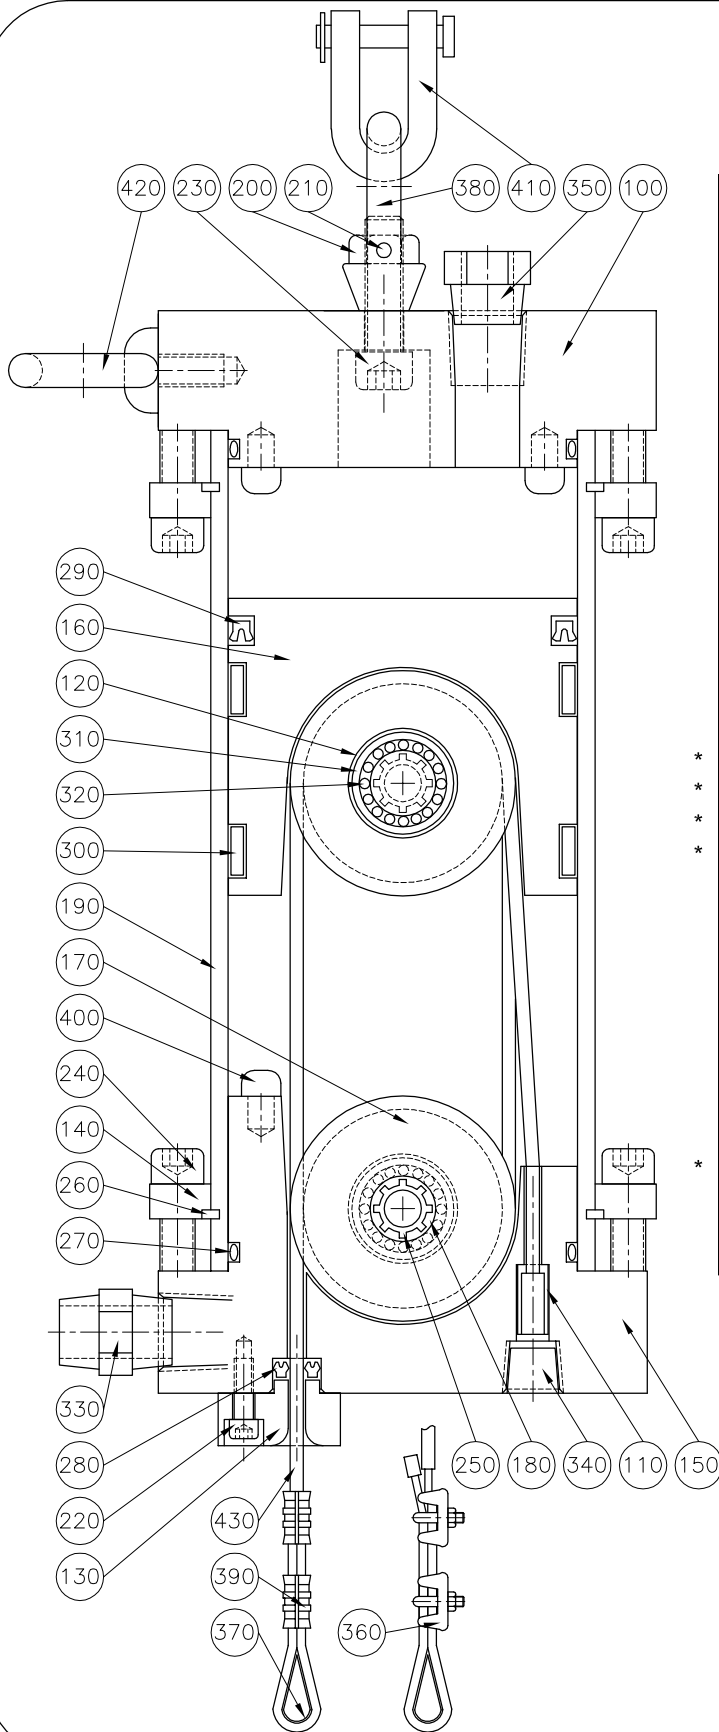

RECOMMENDED SPARE PARTS

912-04410	SEAL KIT	*
+ 912-04451	CABLE KIT	
912-04456	REPAIR KIT	

Ref #	Part #	Qty.	Description
100	112-00506	1	REAR HEAD (VERT.)
110	112-00730	1	CABLE ANCHOR SLEEVE
120	112-01500	0	SHEAVE SPACER
130	112-02110	1	CABLE GUIDE
140	112-03600	2	HEAD FLANGE
150	112-03806	1	FIXED PULLEY BLOCK
160	112-03855	1	MOVING PULLEY BLOCK
170	115-01680	8	SHEAVE
180	215-30000	2	THOMPSON SHAFT (3/4")
190	250-11000	1	TUBE
200	301-01404	1	STOVER LOCKNUT 1/2-13
210	301-01702	1	ROLL PIN 1/8 DIA X 1" LG
220	305-07002	2	BHCS 1/4-28 X 1/2" (S.S.)
230	312-01218	1	HHCS 1/2-13 X 1-1/2"
240	312-01312	8	SHCS 5/16-18 X 1-3/4"
250	312-01810	4	SPIDER CLIP
260	350-01300	2	RETAINING RING (HEAD
*	270	2	O-RING, HEAD SEAL
*	280	1	CABLE SEAL
*	290	1	U-CUP SEAL (FOR
*	300	2	WEAR BAND
310	515-01610	20	THRUST WASHER
320	515-01620	8	NEEDLE BEARING
330	601-03004	1	MALE ADAPTER 3/8" NPT
340	601-04000	2	PIPE PLUG (1/8 NPT)
350	612-03000	1	BREATHER VENT (3/8")
360	801-02500	2	ROPE CLIPS (OPTIONAL)
370	801-02600	1	THIMBLE (1/8")
380	801-02705	1	EYE NUT (1/2-13 GALV)
390	801-02910	2	CRIMP SLEEVE
*	400	4	BUMPER
410	806-02902	1	SHACKLE (3/8" GALV
420	812-02706	1	SHOULDER EYE BOLT
430	912-04451	1	CABLE ASSY W/ SLEEVE