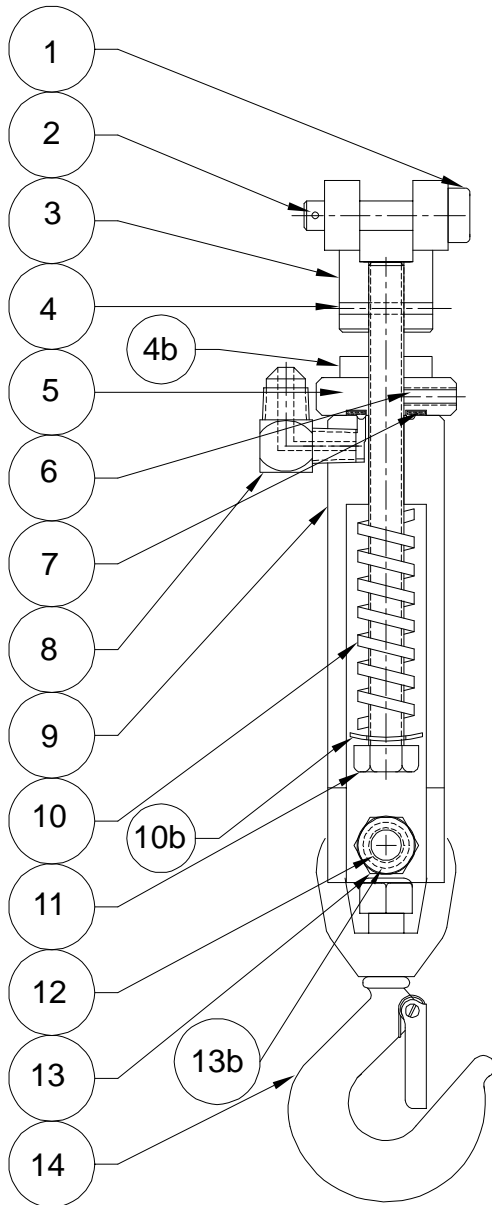

**LARGE SERVO- BLEED  
ASSEMBLY NO. 906-05101  
FOR LARGE BALANCE CONTROL  
600 - 800 LBS.**

**PARTS LIST SERVO**

DESCRIPTION	PART NO.
1. CLEVIS PIN	DCP-96-03
2. COTTER PIN	115-55003
3. LG. CLEVIS (DRC-92-03)	106-05001
4. ROLL PIN	312-01700
Q4b. NUT	306-01730
5. KNURLED NUT	106-05011
Q6. SET SCREW	301-01720
7. SEAL	406-05000
8. COMP. FITTING	601-03009
9. LG SERVO BODY	106-05010
10. SPRING (SPECIFY LOAD)	806-0420X
10b. SPRING WASHER	315-03570
11. 1/2-20 X 7 BOLT	306-01228
F 12. 1/2-13 X 2.25 BOLT	301-01206
F 13. 1/2-13 STOVER NUT	301-01404
F 13b. BOTTOM SLEEVE	101-08003
14. SWIVEL SNAP HOOK	806-02700
15. HOSE ASSEMBLY	901-25000

Q SET SCREW REPLACED BY NUT (4b)  
EFFECTIVE 8-19-2002

F 1/2-13 WAS 3/8-16 BEFORE 9-1-2005  
ALSO AFFECTS NUT (13) & SLEEVE (13b)

15

#15 SOLD SEPARATELY  
FROM SERVO-BLEED