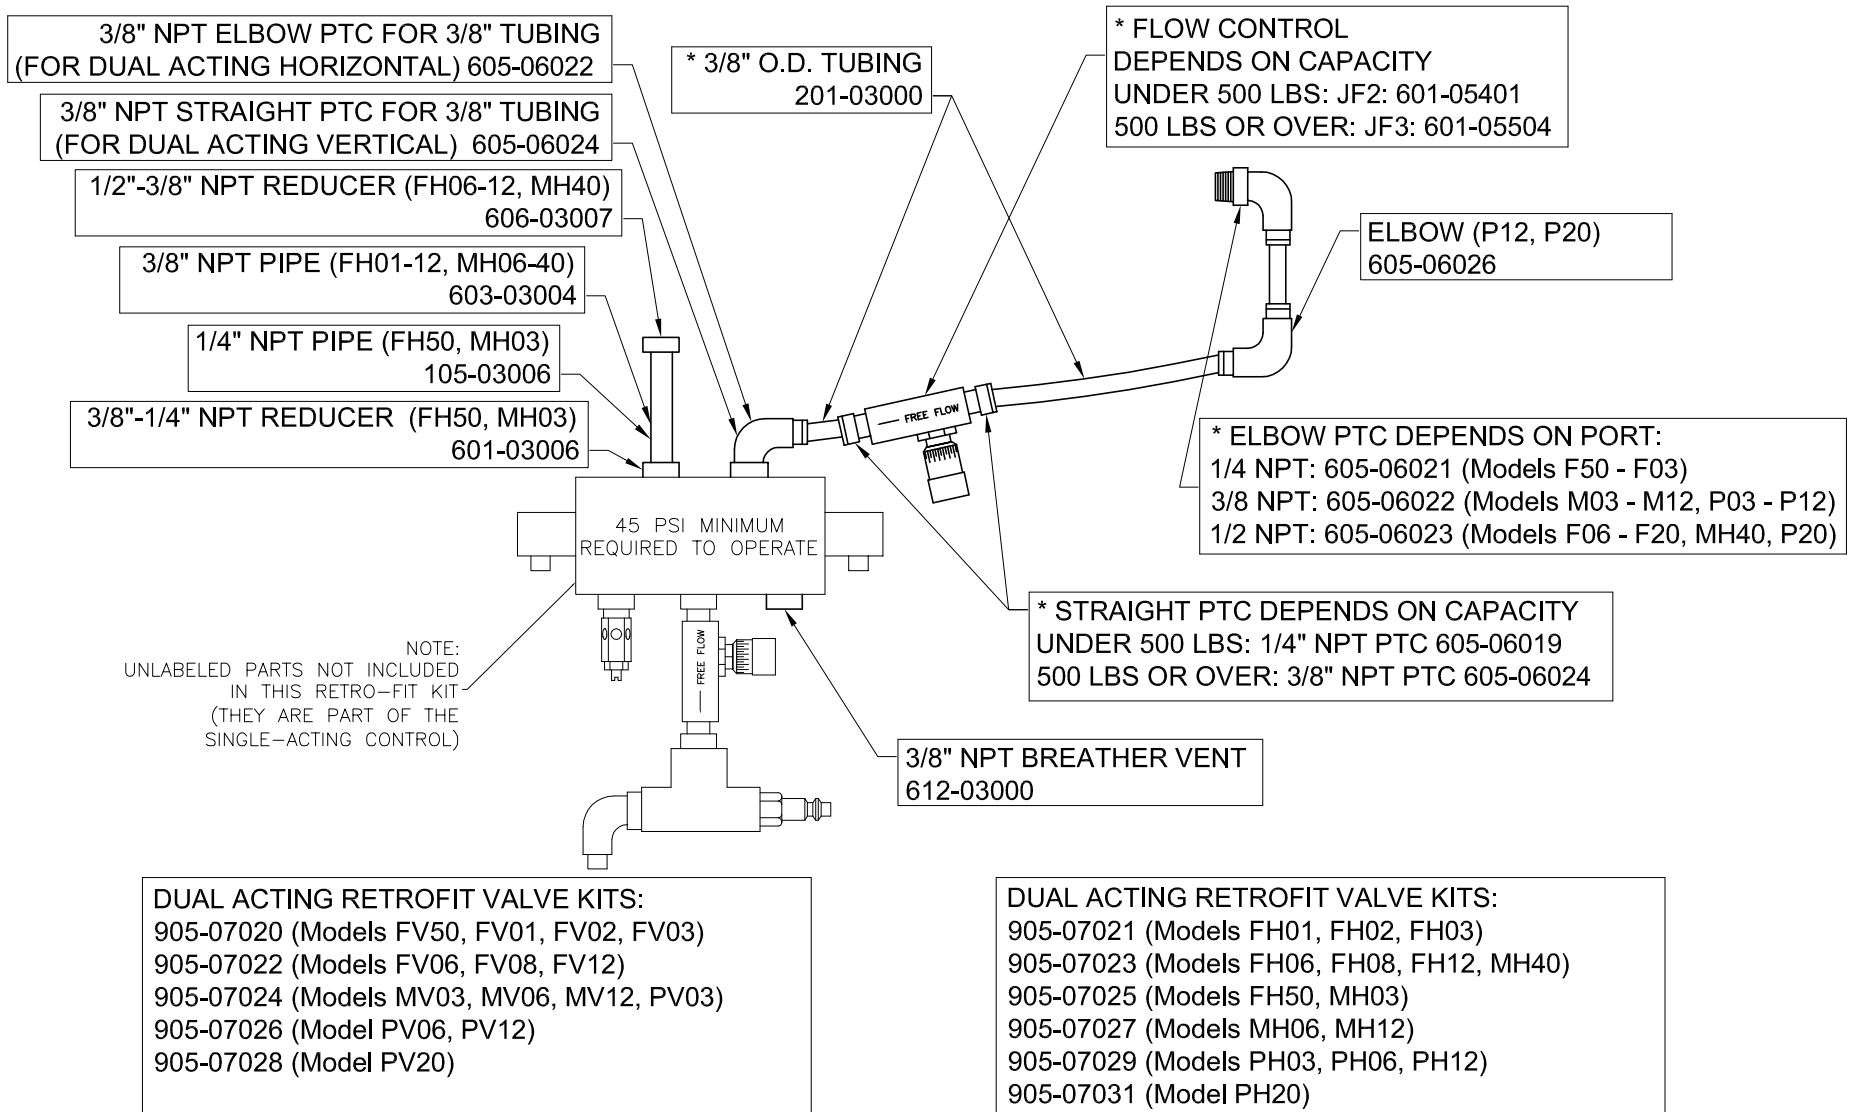

**DUAL ACTING VALVE KIT (RETROFIT IN FIELD)
(THESE PARTS ARE IN ADDITION TO THE SINGLE ACTING PARTS)**

* MODEL NUMBER OF BAL-TROL REQUIRED TO ENSURE CORRECT HOSE LENGTH AND FITTING SIZE.