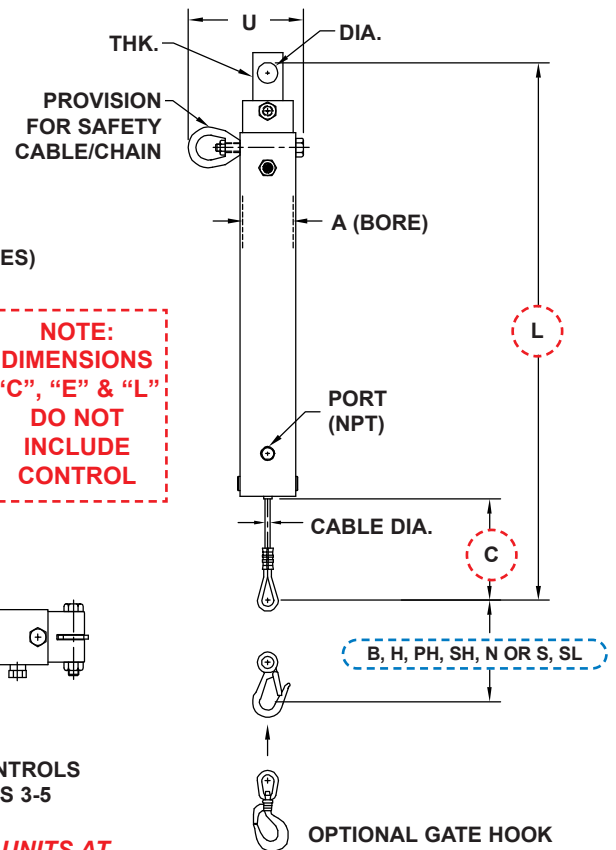

**FH & FV - HORIZONTAL AND VERTICAL DIMENSIONS**

MODEL	A	C	E	K	U	Y	Z	THK.	DIA.	CABLE DIA.	PORT (NPT)
50	1.00	4.50	8.35	.62	4.06	1.50	2.00	.13	.75	ID: 1/16 OD: 3/32 (7 X 7)	1/8
01	1.50	4.50	11.91	.75	4.56	2.50	3.38	.18	1.00	ID: 1/8 OD: 3/16 (19 X 7)	3/8
02	2.00	5.00	13.13	.87	5.06	2.00	4.13	.18	1.00	ID: 5/32 OD: 1/4 (7 X 19)	3/8
03	2.50	5.00	13.13	.87	5.56	2.00	4.63	.18	1.00	ID: 5/32 OD: 1/4 (7 X 19)	3/8
06	3.25	5.50	16.04	1.32	6.31	2.00	5.50	.50	1.00	ID: 3/16 OD: 5/16 (7 X 19)	1/2
08	4.00	6.00	18.13	1.29	7.06	2.00	6.25	.50	1.00	ID: 1/4 OD: 3/8 (7 X 19)	1/2
12	5.00	6.00	17.63	1.41	8.06	4.00	7.63	.50	1.00	ID: 1/4 OD: 3/8 (7 X 19)	1/2

**CONTROL DIMENSIONS**

MODEL	B CONTROL	H, PH, SH, N CONTROL	S, SL CONTROL
50	3.00	3.00	16.69
01	3.00	3.00	16.69
02	10.00	3.00	16.69
03	10.00	3.00	16.69
06	12.50	4.00	17.69
08	12.50	4.00	17.69
12	12.50	4.00	17.69

**FH HORIZONTAL DIMENSIONS**

**FV - VERTICAL DIMENSIONS**

**THE CHART BELOW INDICATES THE OVERALL LENGTH, IN INCHES, OF UNITS AT VARIOUS TRAVEL. THESE MEASUREMENTS DO NOT INCLUDE THE CONTROL DIMENSIONS.**