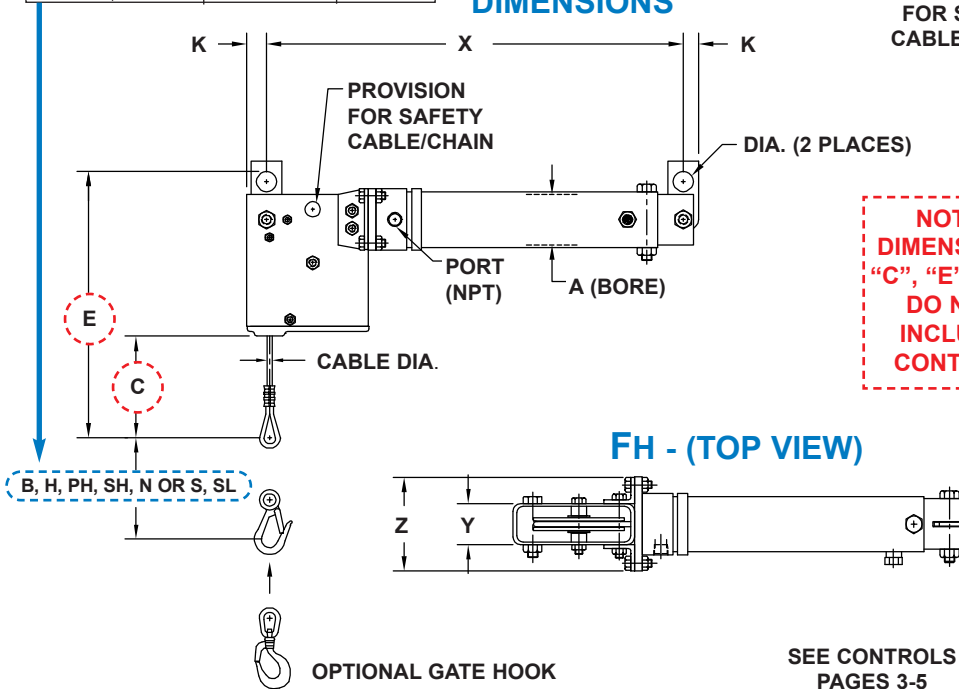

**FH & FV - HORIZONTAL AND VERTICAL DIMENSIONS**

MODEL	A	C	E	K	U	Y	Z	THK.	DIA.	CABLE DIA.	PORT (NPT)
50	1.00	4.50	8.35	.62	4.06	1.50	2.00	.13	.75	ID: 1/16 OD: 3/32 (7 X 7)	1/8
01	1.50	4.50	11.91	.75	4.56	2.50	3.38	.18	1.00	ID: 1/8 OD: 3/16 (19 X 7)	3/8
02	2.00	5.00	13.13	.87	5.06	2.00	4.13	.18	1.00	ID: 5/32 OD: 1/4 (7 X 19)	3/8
03	2.50	5.00	13.13	.87	5.56	2.00	4.63	.18	1.00	ID: 5/32 OD: 1/4 (7 X 19)	3/8
06	3.25	5.50	16.04	1.32	6.31	2.00	5.50	.50	1.00	ID: 3/16 OD: 5/16 (7 X 19)	1/2
08	4.00	6.00	18.13	1.29	7.06	2.00	6.25	.50	1.00	ID: 1/4 OD: 3/8 (7 X 19)	1/2
12	5.00	6.00	17.63	1.41	8.06	4.00	7.63	.50	1.00	ID: 1/4 OD: 3/8 (7 X 19)	1/2

**CONTROL DIMENSIONS**

MODEL	B CONTROL	H, PH, SH, N CONTROL	S, SL CONTROL
50	3.00	3.00	16.69
01	3.00	3.00	16.69
02	10.00	3.00	16.69
03	10.00	3.00	16.69
06	12.50	4.00	17.69
08	12.50	4.00	17.69
12	12.50	4.00	17.69

**FH HORIZONTAL DIMENSIONS**

**FV - VERTICAL DIMENSIONS**

**THE CHART BELOW INDICATES THE OVERALL LENGTH, IN INCHES, OF UNITS AT VARIOUS TRAVEL. THESE MEASUREMENTS DO NOT INCLUDE THE CONTROL DIMENSIONS.**