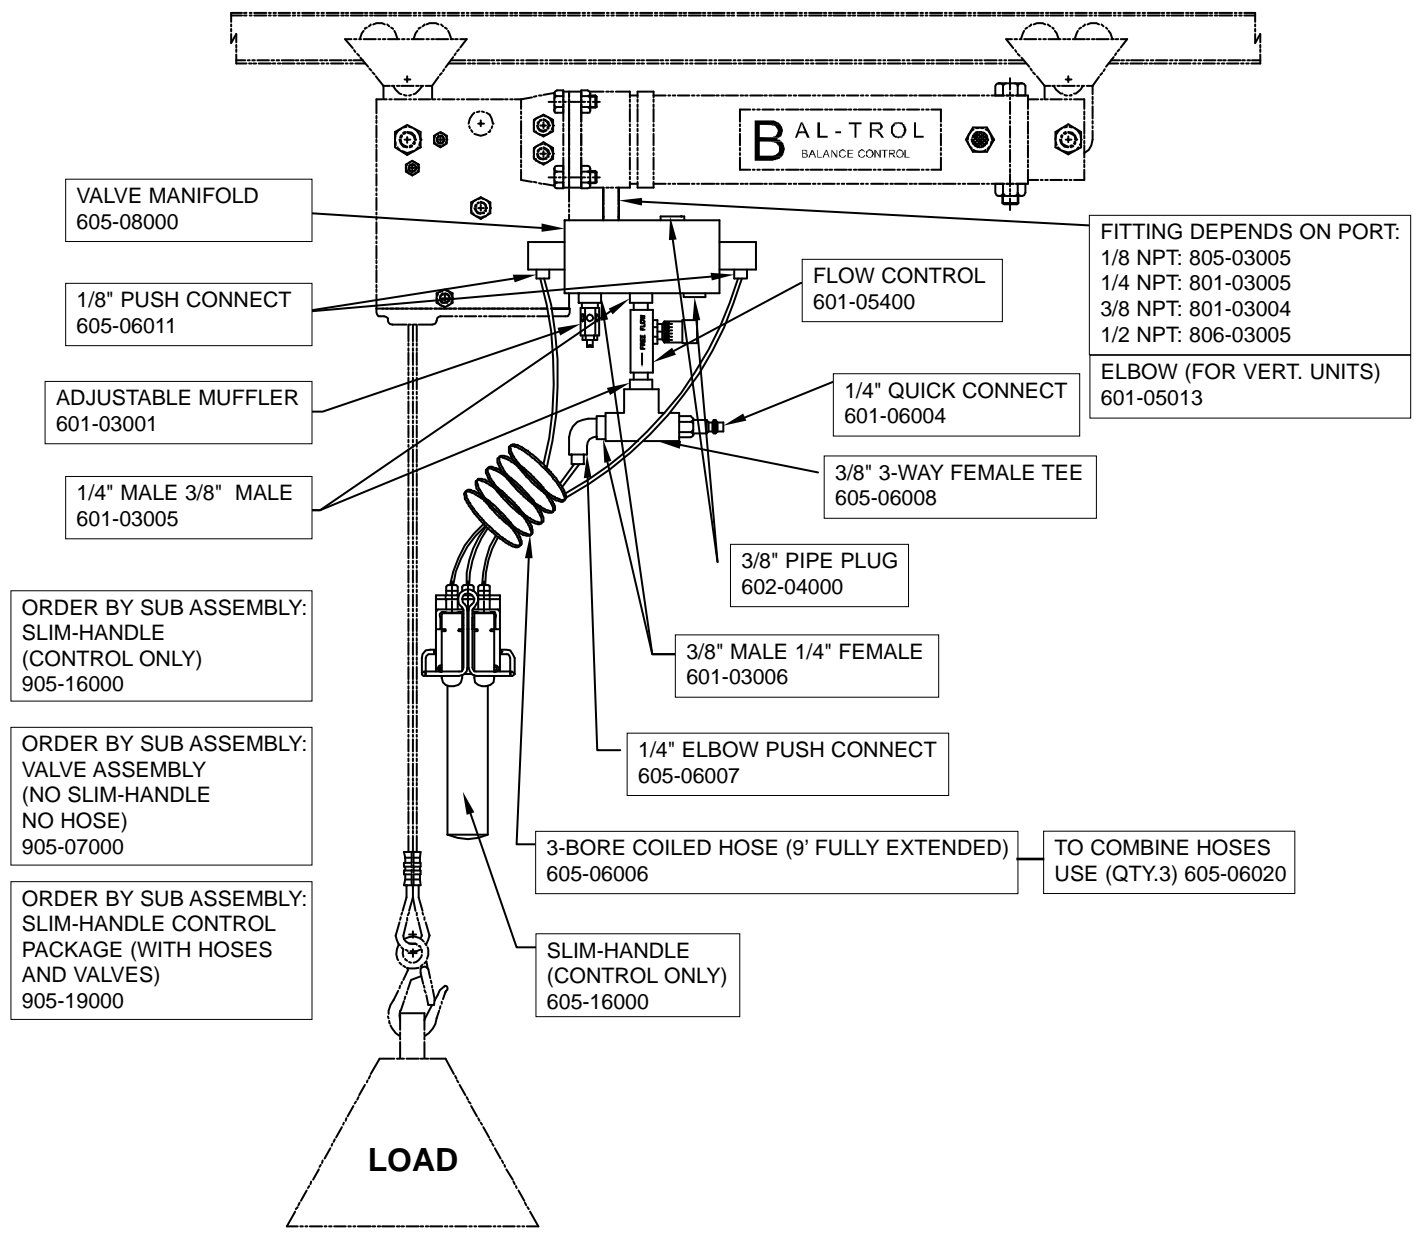

SINGLE ACTING - ASSEMBLY 905-19000

VALVE MANIFOLD
605-08000

1/8" PUSH CONNECT
605-06011

ADJUSTABLE MUFFLER
601-03001

1/4" MALE 3/8" MALE
601-03005

ORDER BY SUB ASSEMBLY:
SLIM-HANDLE
(CONTROL ONLY)
905-16000

ORDER BY SUB ASSEMBLY:
VALVE ASSEMBLY
(NO SLIM-HANDLE
NO HOSE)
905-07000

ORDER BY SUB ASSEMBLY:
SLIM-HANDLE CONTROL
PACKAGE (WITH HOSES
AND VALVES)
905-19000

FLOW CONTROL
601-05400

1/4" QUICK CONNECT
601-06004

3/8" 3-WAY FEMALE TEE
605-06008

3/8" PIPE PLUG
602-04000

3/8" MALE 1/4" FEMALE
601-03006

1/4" ELBOW PUSH CONNECT
605-06007

3-BORE COILED HOSE (9' FULLY EXTENDED)
605-06006

SLIM-HANDLE
(CONTROL ONLY)
605-16000

FITTING DEPENDS ON PORT:
1/8 NPT: 805-03005
1/4 NPT: 801-03005
3/8 NPT: 801-03004
1/2 NPT: 806-03005

ELBOW (FOR VERT. UNITS)
601-05013

TO COMBINE HOSES
USE (QTY.3) 605-06020

LOAD